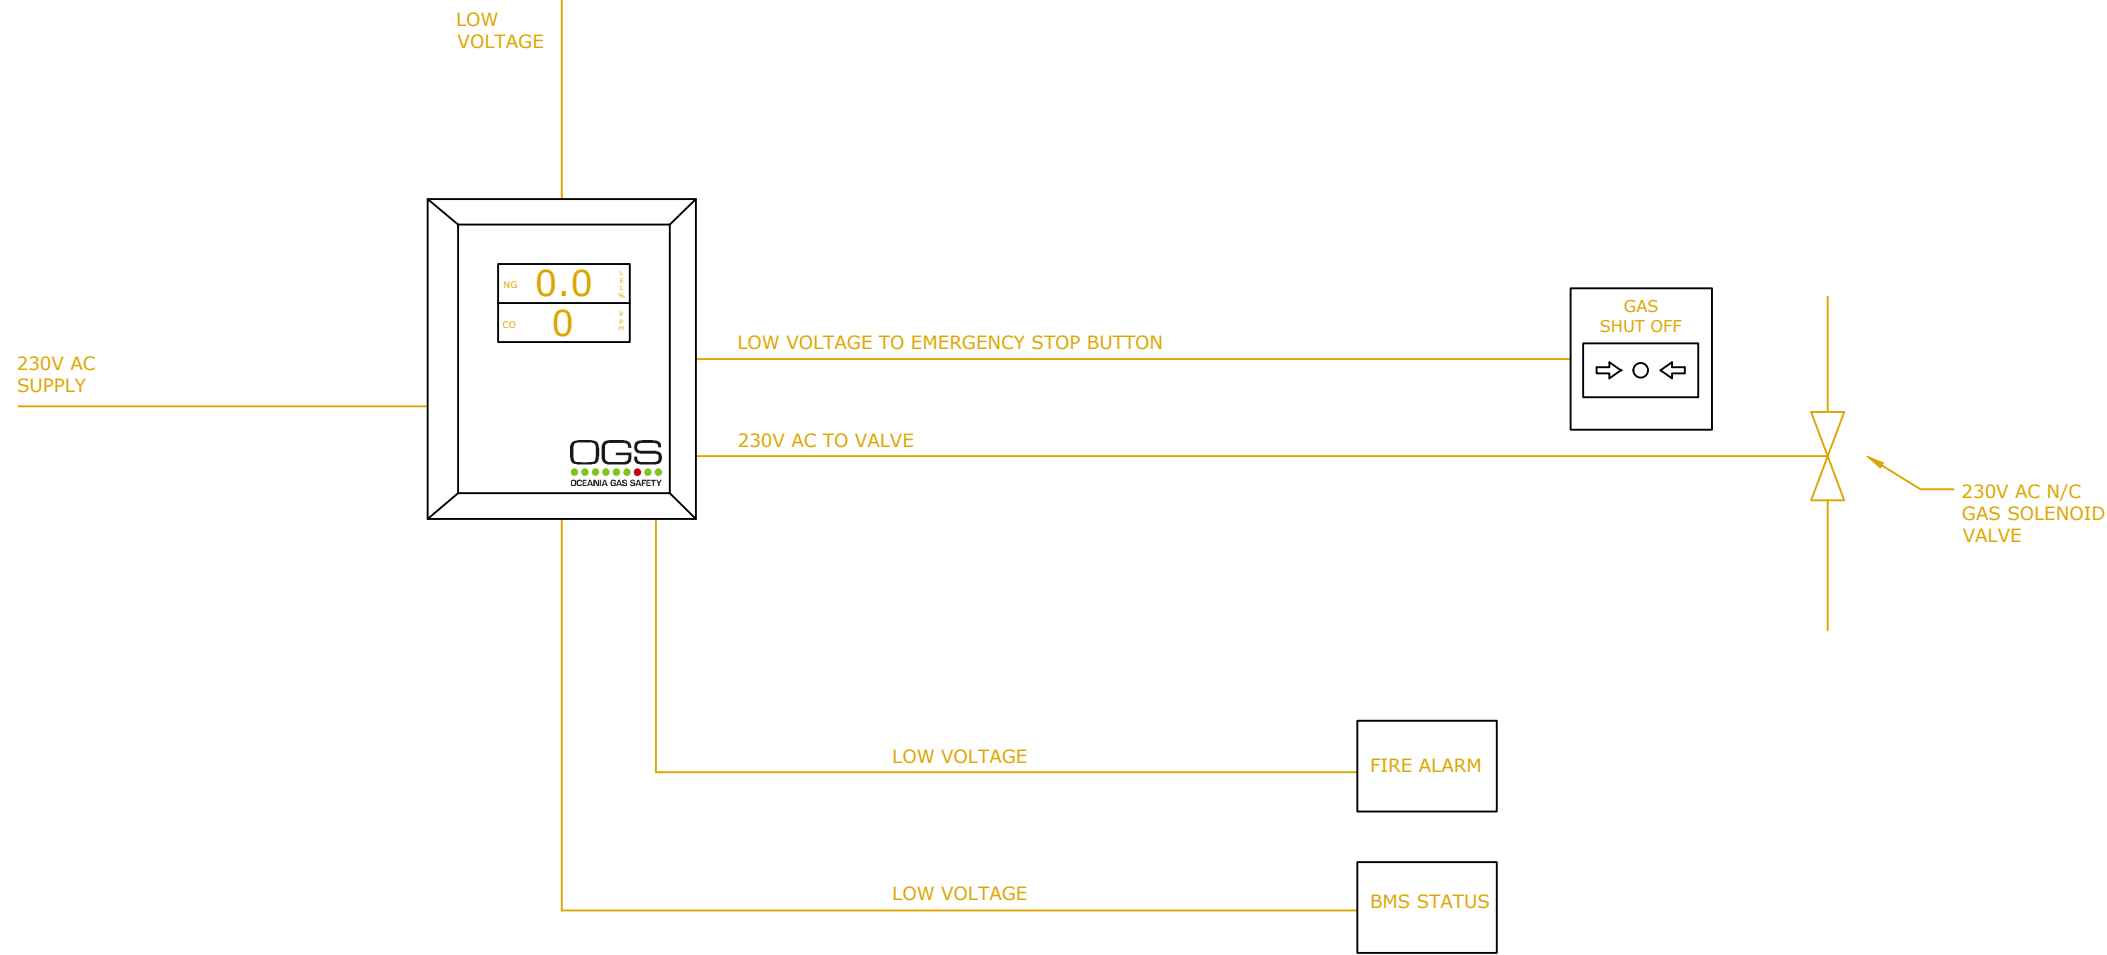

FUSIBLE LINK OVER EACH BOILER

MINI MERLIN CARBON MONOXIDE & NATURAL GAS MONITOR

Drawn by:	Drawing Number:	Date:
Checked by:	Scale:	